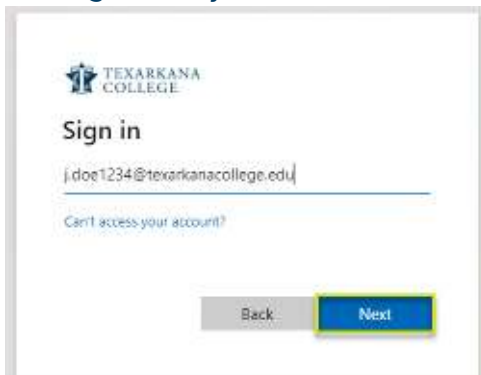

Technology

Locating Moodle LMS

How to Access Moodle LMS (TC Online)

1. Browse to www.texarkanacollege.edu, click For **Current Students**

2. Click **TCOnline LMS (Moodle)**

Alternatively, browse to <https://my.texarkanacollege.edu/>. Under Quick Links, click TC Online - Moodle LMS.

3. On the TC Online / Moodle landing page, click **Log in** from the upper right corner of the window.

4. Log in with your Texarkana College email and password.

5. You will be redirected to the TCOonline: Dashboard, where your available courses will be